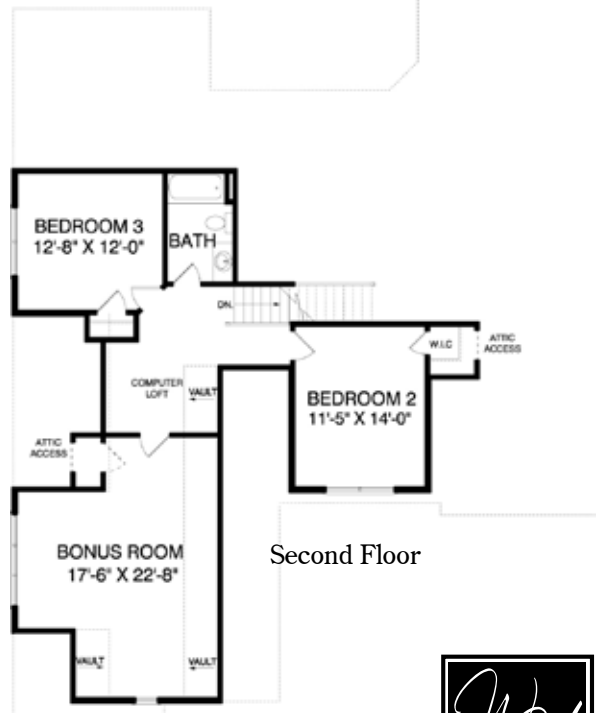

Brookview A

Welcome to the Family

3 Beds + Bonus, 2 1/2 Baths
 1st Floor 1957 sq. ft.
 2nd Floor 944 sq. ft.
 Total 2901 sq. ft.

For additional information, please visit www.wynsorhomes.com.

A modified Avid plan. All plans, specifications and pricing are estimates and subject to change. Drawings are shown with some available options and upgrades. Square footage based on a full brick home and may vary if less than full brick. Interior measurements remain the same.