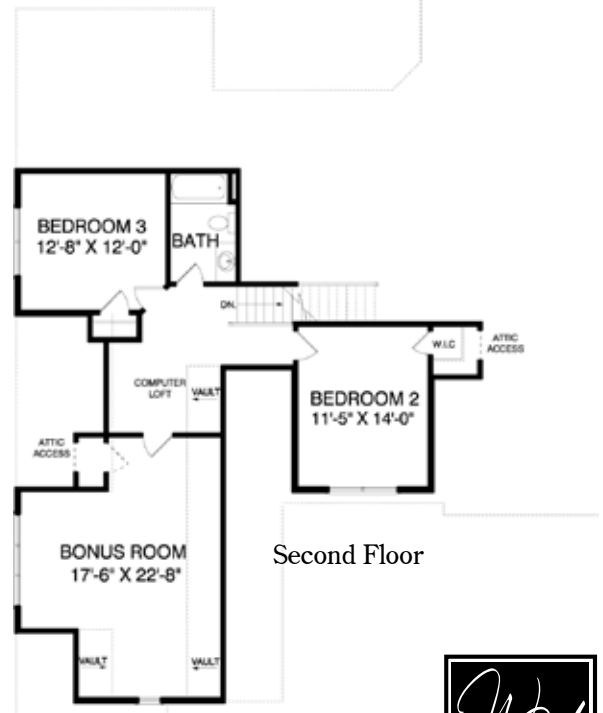

Brookview A

Welcome to the Family

3 Beds + Bonus, 2 1/2 Baths
 1st Floor 1957 sq. ft.
 2nd Floor 944 sq. ft.
 Total 2901 sq. ft.

For additional information, please visit www.wynsorhomes.com.

A modified Avid plan. All plans, specifications and pricing are estimates and subject to change. Drawings are shown with some available options and upgrades. Square footage based on a full brick home and may vary if less than full brick. Interior measurements remain the same.