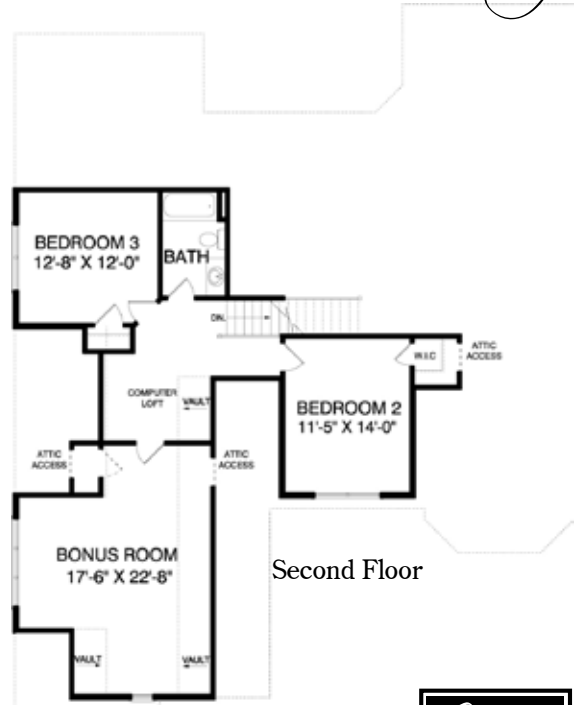

Brookview B

Welcome to the Family

3 Beds + Bonus, 2 1/2 Baths
 1st Floor 2002 sq. ft.
 2nd Floor 959 sq. ft.
 Total 2920 sq. ft.

For additional information, please visit www.wynsorhomes.com.

A modified Avid plan. All plans, specifications and pricing are estimates and subject to change. Drawings are shown with some available options and upgrades. Square footage based on a full brick home and may vary if less than full brick. Interior measurements remain the same.