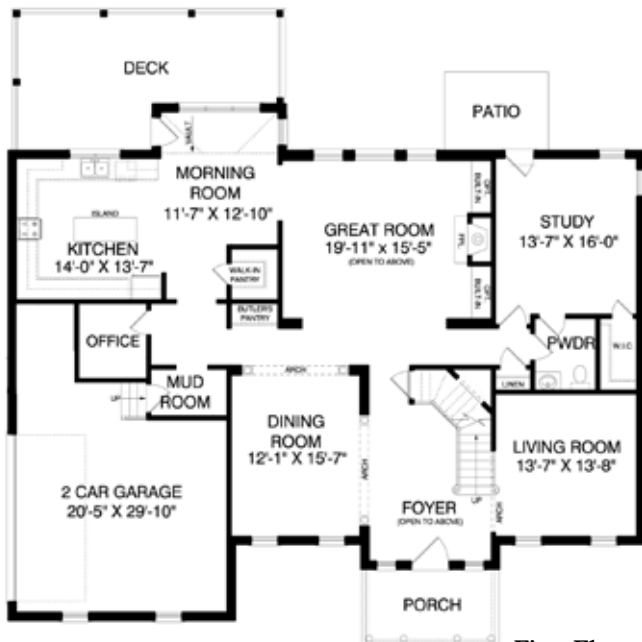

Burleigh

Welcome to the Family

First Floor

Second Floor

4 Beds, 3 1/2 Baths

1st Floor 2032 sq. ft.

2nd Floor 1839 sq. ft.

Total 3871 sq. ft.

For additional information, please visit www.wynsorhomes.com.

A modified Avid plan. All plans, specifications and pricing are estimates and subject to change. Drawings are shown with some available options and upgrades. Square footage based on a full brick home and may vary if less than full brick. Interior measurements remain the same.