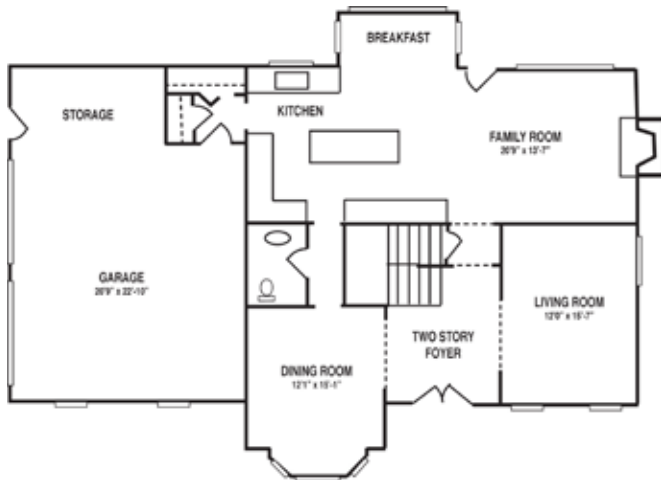

# Callanwolde A

*Welcome to the Family*

First Floor

Second Floor

## 4 Beds, 2 1/2 Baths

1st Floor	1308 sq. ft.
2nd Floor	1500 sq. ft.
Total	2808 sq. ft.

For additional information, please visit [www.wynsorhomes.com](http://www.wynsorhomes.com).

*A modified Frank Betz plan. All plans, specifications and pricing are estimates and subject to change. Drawings are shown with some available options and upgrades. Square footage based on a full brick home and may vary if less than full brick. Interior measurements remain the same.*