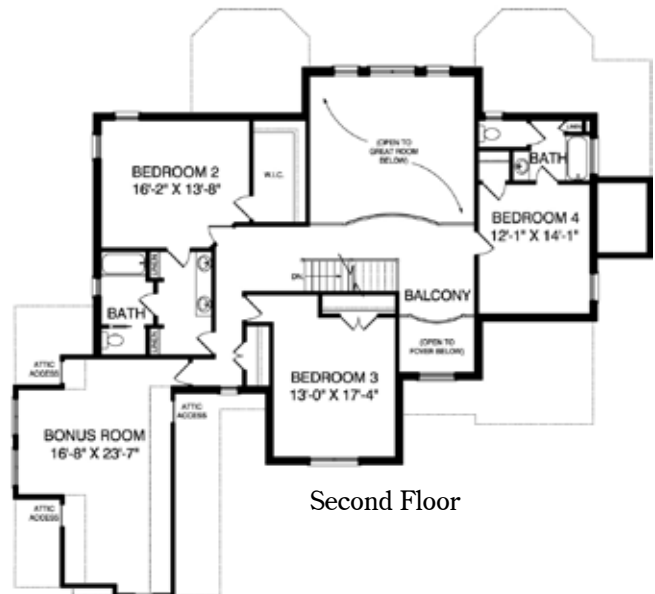

Cambridge B

Welcome to the Family

First Floor

Second Floor

4 Beds, 3 1/2 Baths

1st Floor 2171 sq. ft.

2nd Floor 1737 sq. ft.

Total 3908 sq. ft.

For additional information, please visit www.wynsorhomes.com.

A modified Avid plan. All plans, specifications and pricing are estimates and subject to change. Drawings are shown with some available options and upgrades. Square footage based on a full brick home and may vary if less than full brick. Interior measurements remain the same.