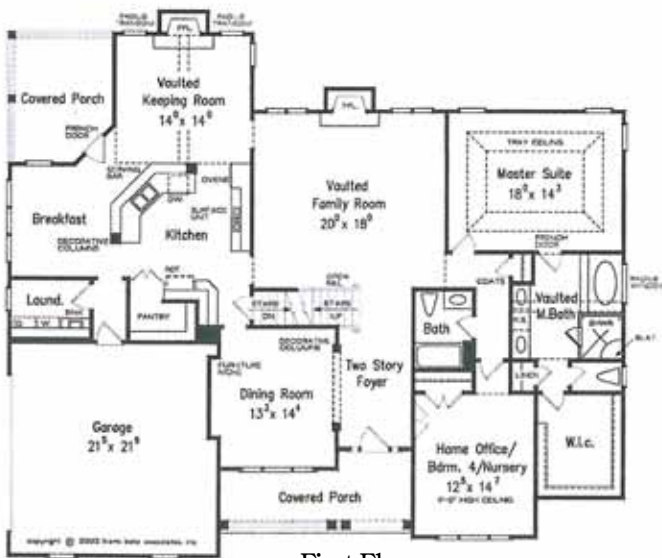

Candler Park

Welcome to the Family

First Floor

Second Floor

4 Beds-5th Bed/Bonus, 4 Baths

1st Floor 2262 sq. ft.

2nd Floor 890 sq. ft.

Total 3152 sq. ft.

For additional information, please visit www.wynsorhomes.com.

A modified Frank Betz plan. All plans, specifications and pricing are estimates and subject to change. Drawings are shown with some available options and upgrades. Square footage based on a full brick home and may vary if less than full brick. Interior measurements remain the same.