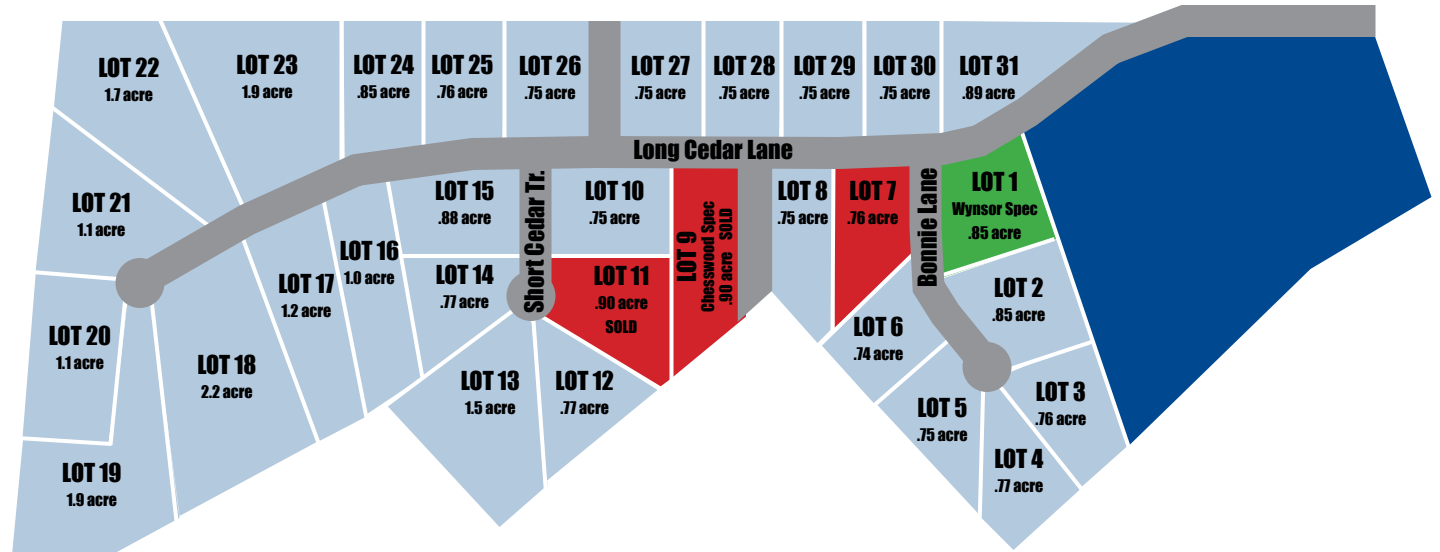

# Cedar Ridge Farms

Lot 1 Cedar Ridge Farms	.8583 Acres	SOLD	Lot 17 Cedar Ridge Farms	1.2017 Acres	\$44,695
Lot 2 Cedar Ridge Farms	.8583 Acres	\$38,000	Lot 18 Cedar Ridge Farms	2.2449 Acres	\$67,040
Lot 3 Cedar Ridge Farms	.7635 Acres	\$38,000	Lot 19 Cedar Ridge Farms	1.9482 Acres	\$58,100
Lot 4 Cedar Ridge Farms	.7707 Acres	\$38,000	Lot 20 Cedar Ridge Farms	1.1487 Acres	\$44,695
Lot 5 Cedar Ridge Farms	.7552 Acres	\$38,000	Lot 21 Cedar Ridge Farms	1.1988 Acres	\$44,695
Lot 6 Cedar Ridge Farms	.7495 Acres	\$38,000	Lot 22 Cedar Ridge Farms	1.7262 Acres	\$58,100
Lot 7 Cedar Ridge Farms	.7617 Acres	SOLD	Lot 23 Cedar Ridge Farms	1.9039 Acres	\$58,100
Lot 8 Cedar Ridge Farms	.7585 Acres	\$38,000	Lot 24 Cedar Ridge Farms	.8523 Acres	\$38,000
Lot 9 Cedar Ridge Farms	.9040 Acres	SOLD	Lot 25 Cedar Ridge Farms	.7686 Acres	\$38,000
Lot 10 Cedar Ridge Farms	.7550 Acres	\$38,000	Lot 26 Cedar Ridge Farms	.7507 Acres	\$38,000
Lot 11 Cedar Ridge Farms	.9039 Acres	SOLD	Lot 27 Cedar Ridge Farms	.7507 Acres	\$38,000
Lot 12 Cedar Ridge Farms	.7781 Acres	\$38,000	Lot 28 Cedar Ridge Farms	.7507 Acres	\$38,000
Lot 13 Cedar Ridge Farms	1.5415 Acres	\$58,100	Lot 29 Cedar Ridge Farms	.7507 Acres	\$38,000
Lot 14 Cedar Ridge Farms	.7777 Acres	\$38,000	Lot 30 Cedar Ridge Farms	.7500 Acres	\$38,000
Lot 15 Cedar Ridge Farms	.8836 Acres	\$38,000	Lot 31 Cedar Ridge Farms	.8945 Acres	\$38,000
Lot 16 Cedar Ridge Farms	1.0255 Acres	\$44,695			