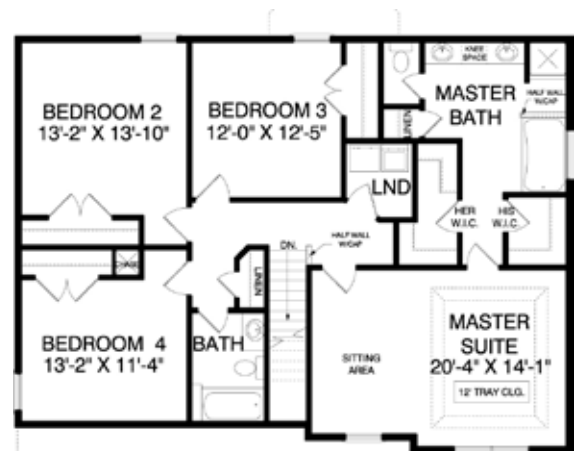

Chesswood A

Welcome to the Family

4 Beds, 2 1/2 Baths

1st Floor	1227 sq. ft.
2nd Floor	1405 sq. ft.
Total	2632 sq. ft.

For additional information, please visit www.wynsorhomes.com.

A modified Avid plan. All plans, specifications and pricing are estimates and subject to change. Drawings are shown with some available options and upgrades. Square footage based on a full brick home and may vary if less than full brick. Interior measurements remain the same.