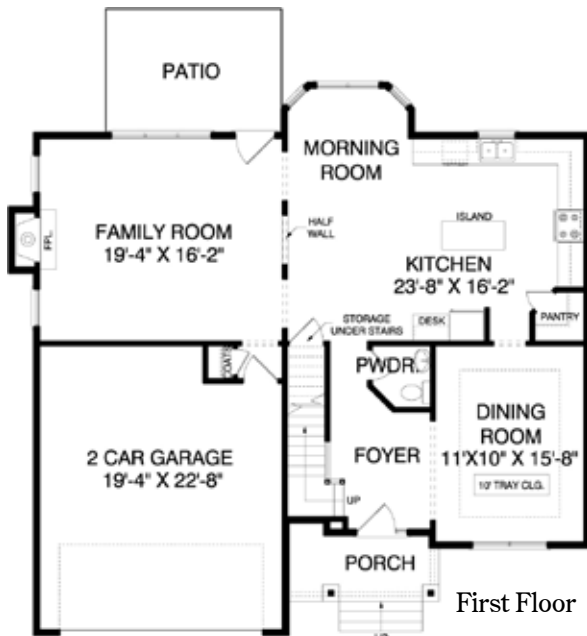

Chesswood A

Welcome to the Family

4 Beds, 2 1/2 Baths

1st Floor	1227 sq. ft.
2nd Floor	1405 sq. ft.
Total	2632 sq. ft.

For additional information, please visit www.wynsorhomes.com.

A modified Avid plan. All plans, specifications and pricing are estimates and subject to change. Drawings are shown with some available options and upgrades. Square footage based on a full brick home and may vary if less than full brick. Interior measurements remain the same.