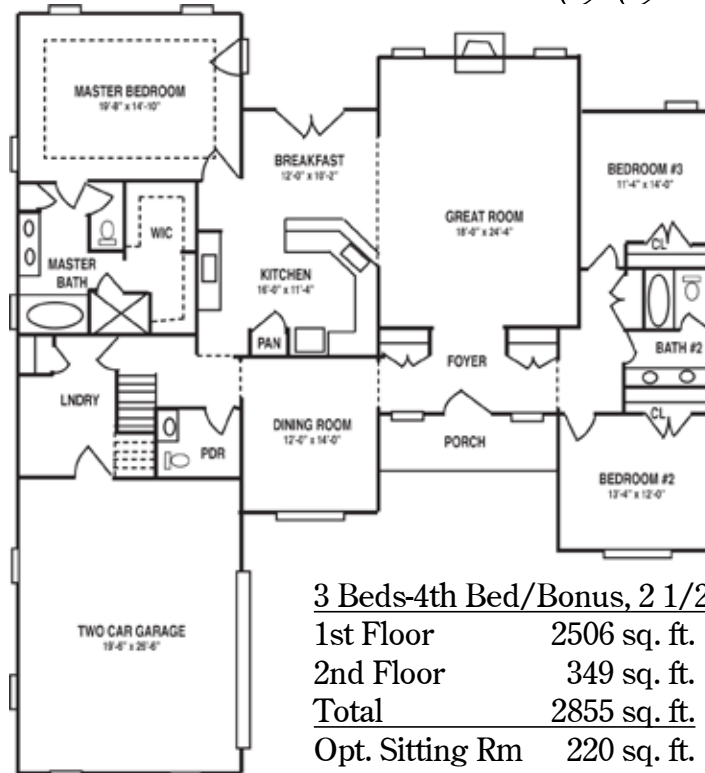

Christina

Welcome to the Family

3 Beds-4th Bed/Bonus, 2 1/2 Baths
 1st Floor 2506 sq. ft.
 2nd Floor 349 sq. ft.
 Total 2855 sq. ft.
 Opt. Sitting Rm 220 sq. ft.
 Total w/ sitting 3075 sq. ft.

For additional information, please visit www.wynsorhomes.com.

A modified Avid plan. All plans, specifications and pricing are estimates and subject to change. Drawings are shown with some available options and upgrades. Square footage based on a full brick home and may vary if less than full brick. Interior measurements remain the same.