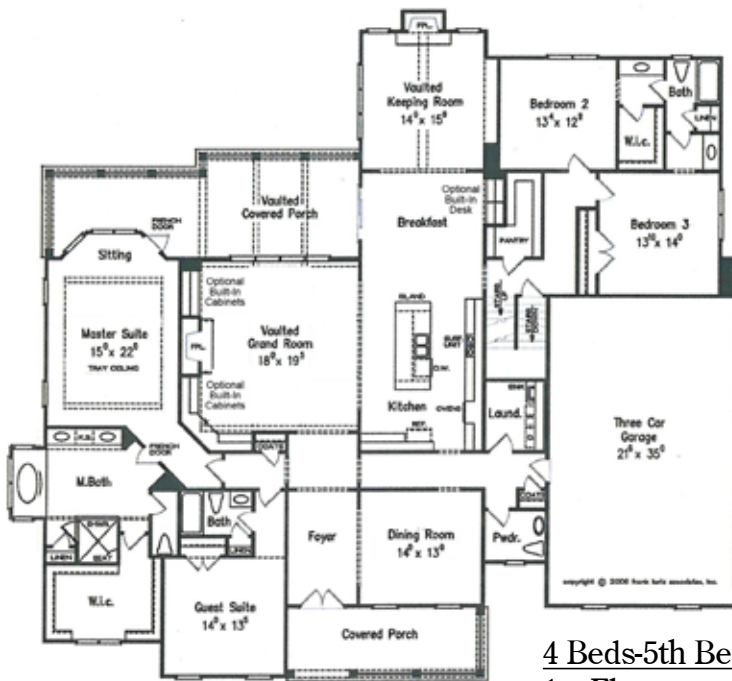

Orleans

Welcome to the Family

First Floor

Second Floor

4 Beds-5th Bed/Bonus, 4 1/2 Baths
 1st Floor 3591 sq. ft.
 2nd Floor 718 sq. ft.
 Total 4309 sq. ft.

For additional information, please visit www.wynsorhomes.com.

A modified Frank Betz plan. All plans, specifications and pricing are estimates and subject to change. Drawings are shown with some available options and upgrades. Square footage based on a full brick home and may vary if less than full brick. Interior measurements remain the same.