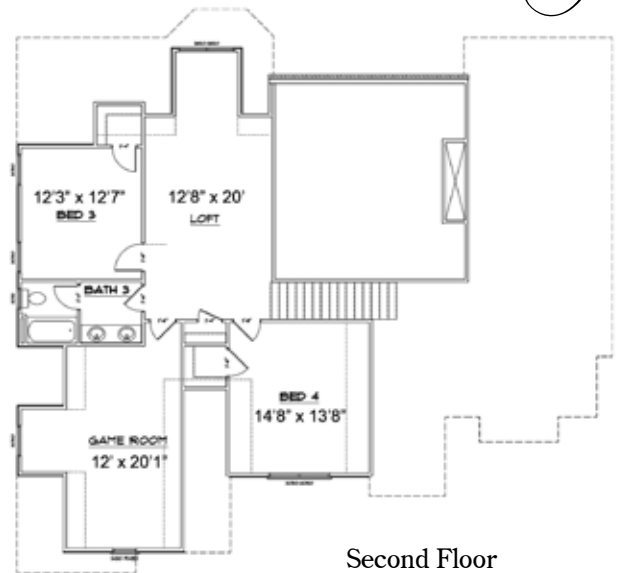

Reynolds

Welcome to the Family

First Floor

Second Floor

4 Beds-5th Bed/Bonus, 3 Baths

1st Floor 2154 sq. ft.

2nd Floor 1133 sq. ft.

Total 3287 sq. ft.

For additional information, please visit [www.wynsorhomes.com](http://www.wynsorhomes.com).

A Wynsor Homes plan. All plans, specifications and pricing are estimates and subject to change. Drawings are shown with some available options and upgrades. Square footage based on a full brick home and may vary if less than full brick. Interior measurements remain the same.