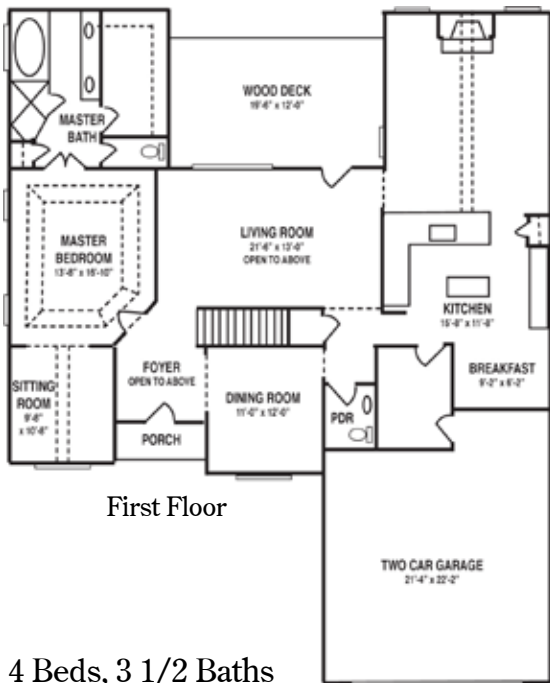

Savannah With Porch

Welcome to the Family

First Floor

Second Floor

Optional Bonus Room

4 Beds, 3 1/2 Baths

1st Floor 1947 sq. ft.

2nd Floor 908 sq. ft.

Total 2855 sq. ft.

For additional information, please visit www.wynsorhomes.com.

A modified Drafting Design plan. All plans, specifications and pricing are estimates and subject to change. Drawings are shown with some available options and upgrades. Square footage based on a full brick home and may vary if less than full brick. Interior measurements remain the same.