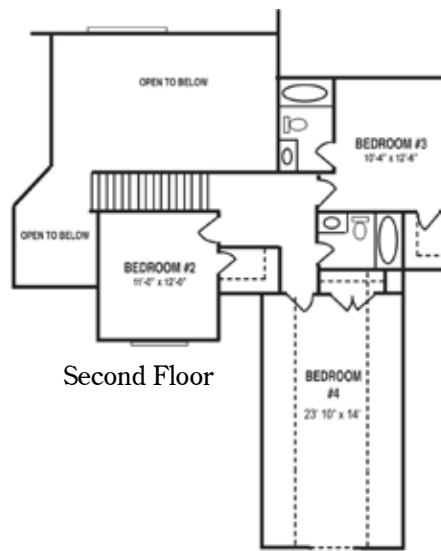

Savannah With Porch

Welcome to the Family

First Floor

Second Floor

Optional Bonus Room

4 Beds, 3 1/2 Baths

1st Floor 1947 sq. ft.

2nd Floor 908 sq. ft.

Total 2855 sq. ft.

For additional information, please visit www.wynsorhomes.com.

A modified Drafting Design plan. All plans, specifications and pricing are estimates and subject to change. Drawings are shown with some available options and upgrades. Square footage based on a full brick home and may vary if less than full brick. Interior measurements remain the same.